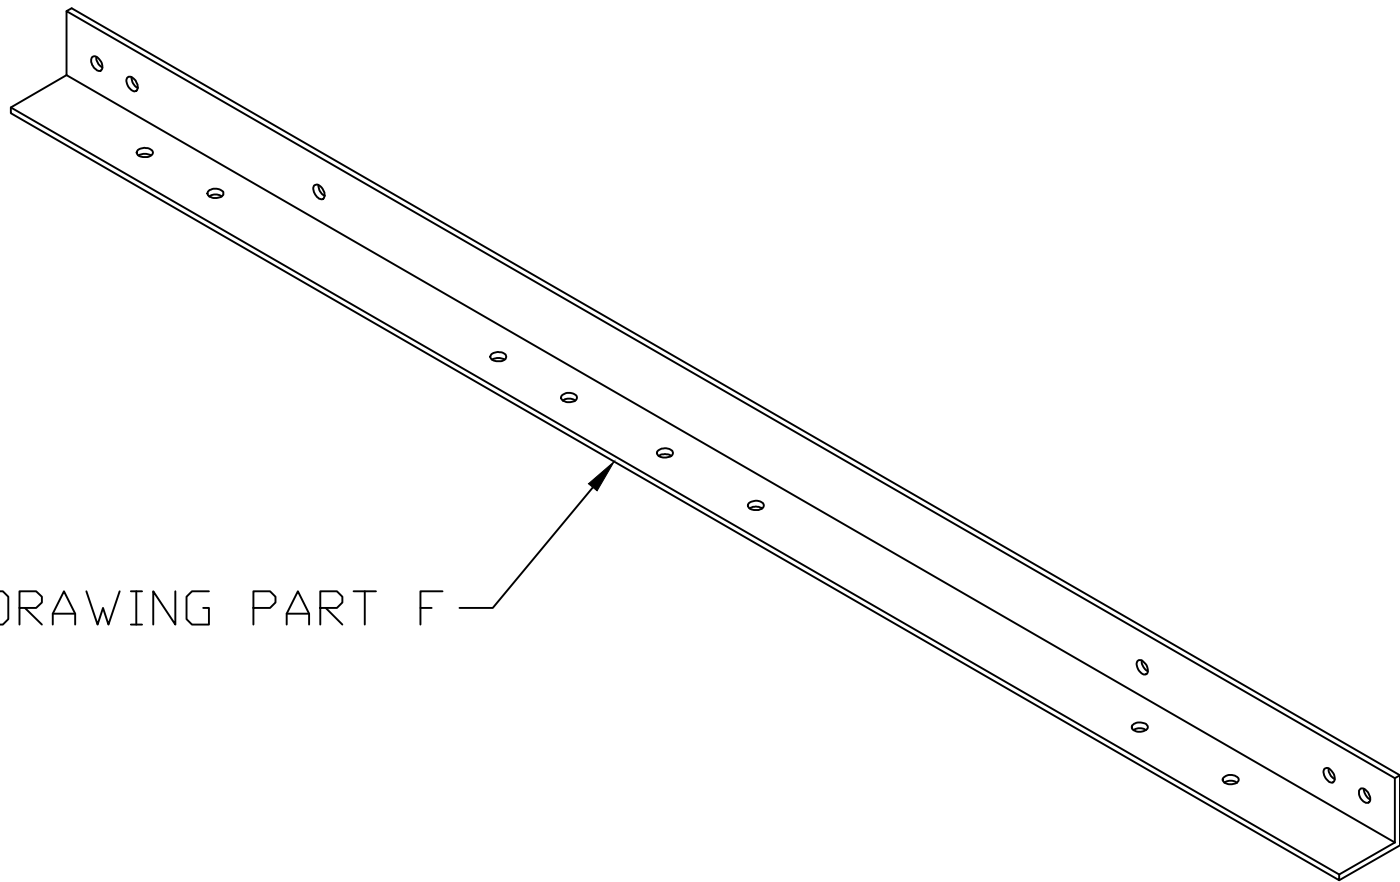

REVISIONS			
REV	DESCRIPTION	DATE	APPROVED

SEE DRAWING PART F

AV4YA GO KIT FRAME

SIZE A	DRAWN BY: K SHEVLIN	DWG NO. PART F ISO	REV A
DO NOT SCALE	DATE	March 07, 2015	