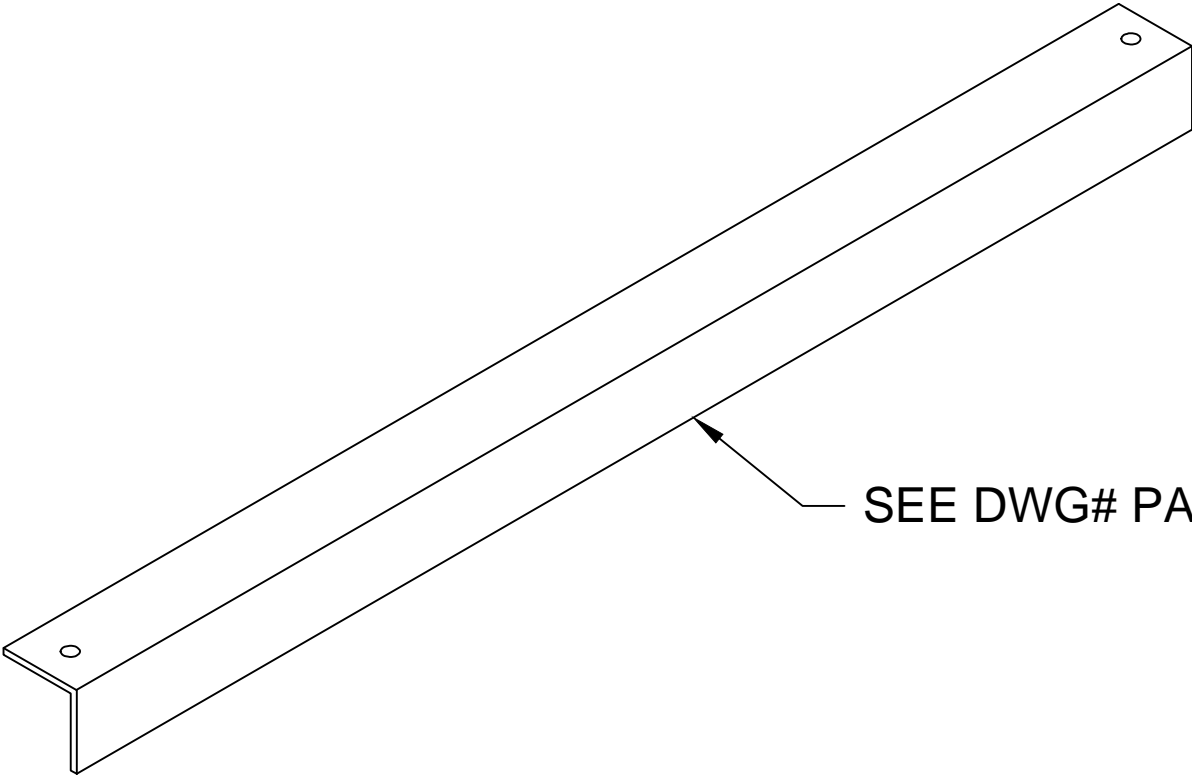

REVISIONS

REV	DESCRIPTION	DATE	APPROVED

SEE DWG# PART N

AV4YA GO KIT FRAME

SIZE A	DRAWN BY: K SHEVLIN	DWG NO. PART N ISO	REV A
DO NOT SCALE	DATE	Feb 07, 2015