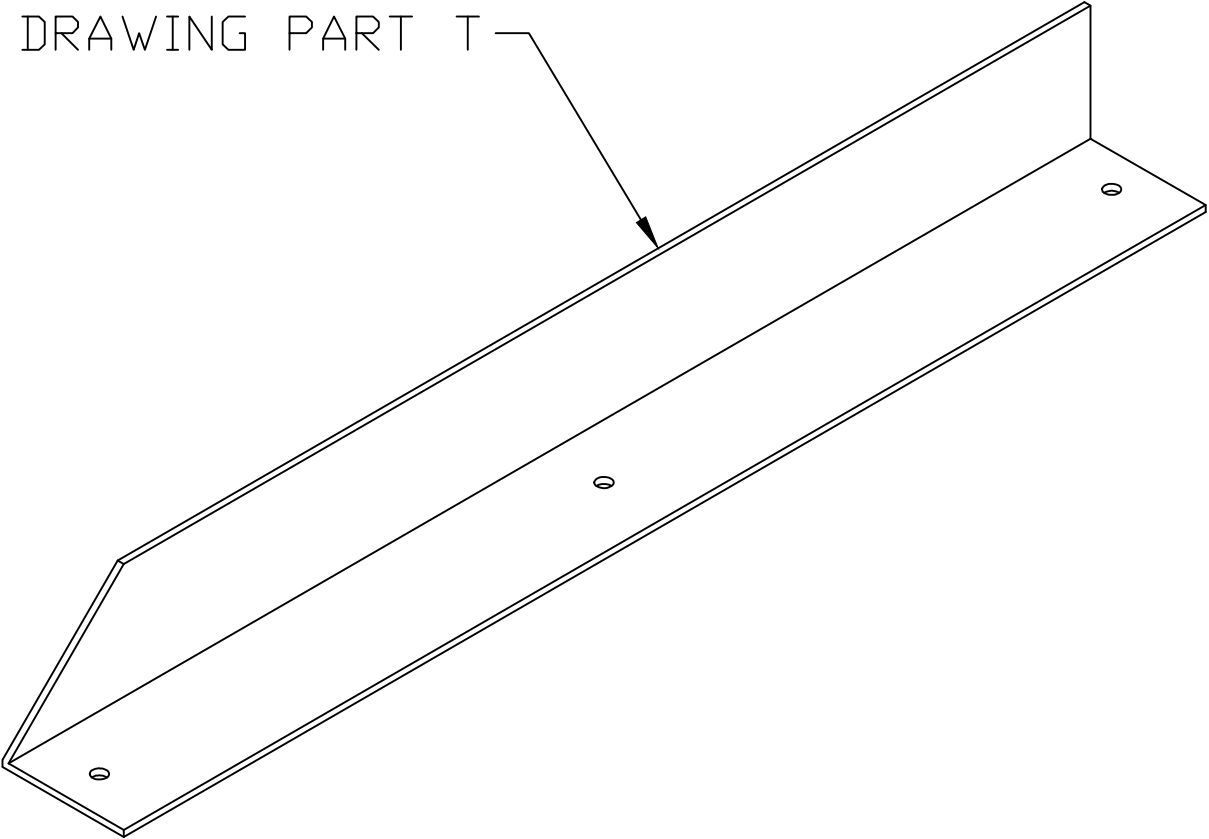

REVISIONS

REV	DESCRIPTION	DATE	APPROVED
-----	-------------	------	----------

SEE DRAWING PART T

AV4YA GO KIT FRAME

SIZE A	DRAWN BY: K SHEVLIN	DWG NO. PART T ISO	REV A
DO NOT SCALE	DATE	March 06, 2015	