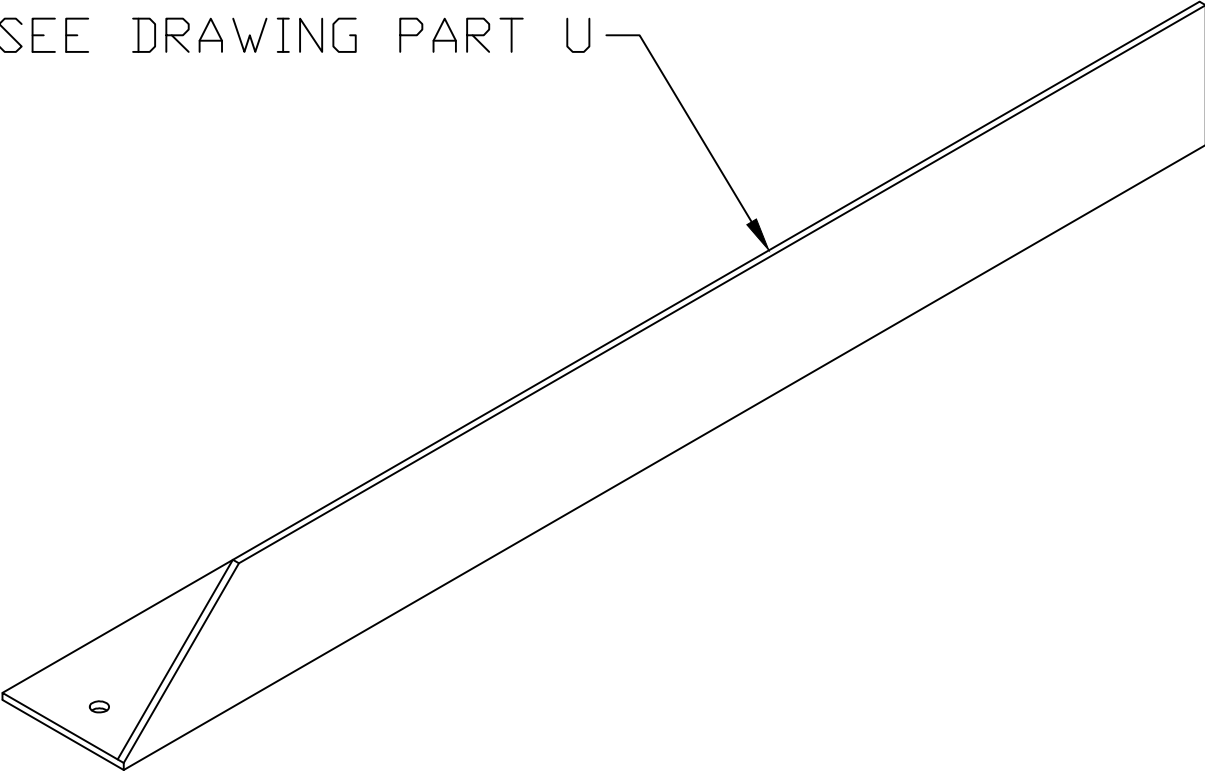

REVISIONS

REV	DESCRIPTION	DATE	APPROVED
-----	-------------	------	----------

SEE DRAWING PART U

AV4YA GO KIT FRAME

SIZE A	DRAWN BY: K SHEVLIN	DWG NO. PART U ISO	REV A
DO NOT SCALE	DATE	March 06, 2015	