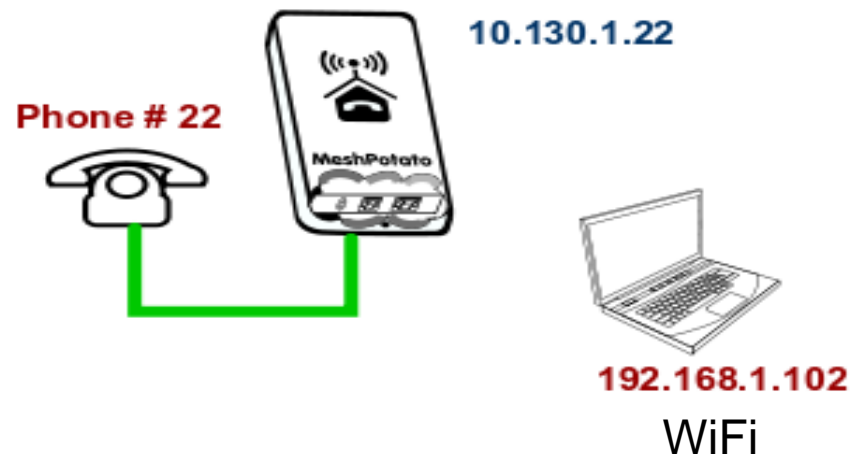

Village Telco

- A fairly unique wireless phone system!!
- Mesh Potato – whats in a name and how did it happen??

POTs Plain Old Telephone system

+ ATA - Analog Telephone Adapter

= POTATA which is Spanish for potato!!

M(esh) P(otato) 2

ADSL router is offering DHCP on 192.168.1.0 and is configured to start at 192.168.1.100

IP addresses in blue are set manually via IVR, web interface, or shell.

IP addresses in red are handed out via DHCP

Phone numbers are derived from the last octet of MP IP address.

Details

ADSL router is offering DHCP on 192.168.1.0 and is configured to start at 192.168.1.100

IP addresses in blue are set manually via IVR, web interface, or shell.