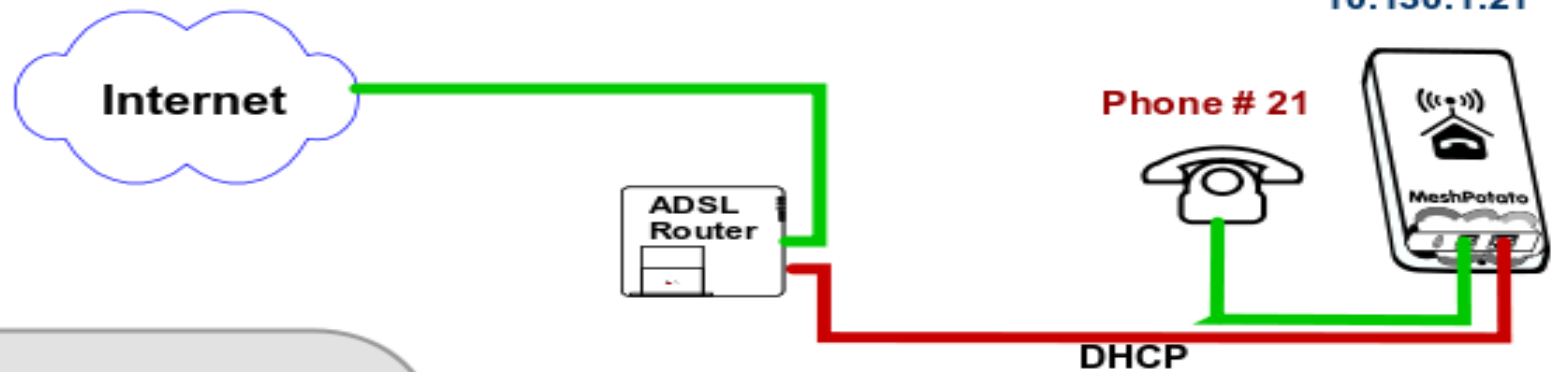

Village Telco

- A fairly unique wireless phone system!!
- Mesh Potato – whats in a name and how did it happen??

POTs Plain Old Telephone system

+ ATA - Analog Telephone Adapter

= POTATA which is Spanish for potato!!

M(esh) P(otato) 2

ADSL router is offering DHCP on 192.168.1.0 and is configured to start at 192.168.1.100

IP addresses in blue are set manually via IVR, web interface, or shell.

IP addresses in red are handed out via DHCP

Phone numbers are derived from the last octet of MP IP address.

Details

ADSL router is offering DHCP on 192.168.1.0 and is configured to start at 192.168.1.100

IP addresses in blue are set manually via IVR, web interface, or shell.