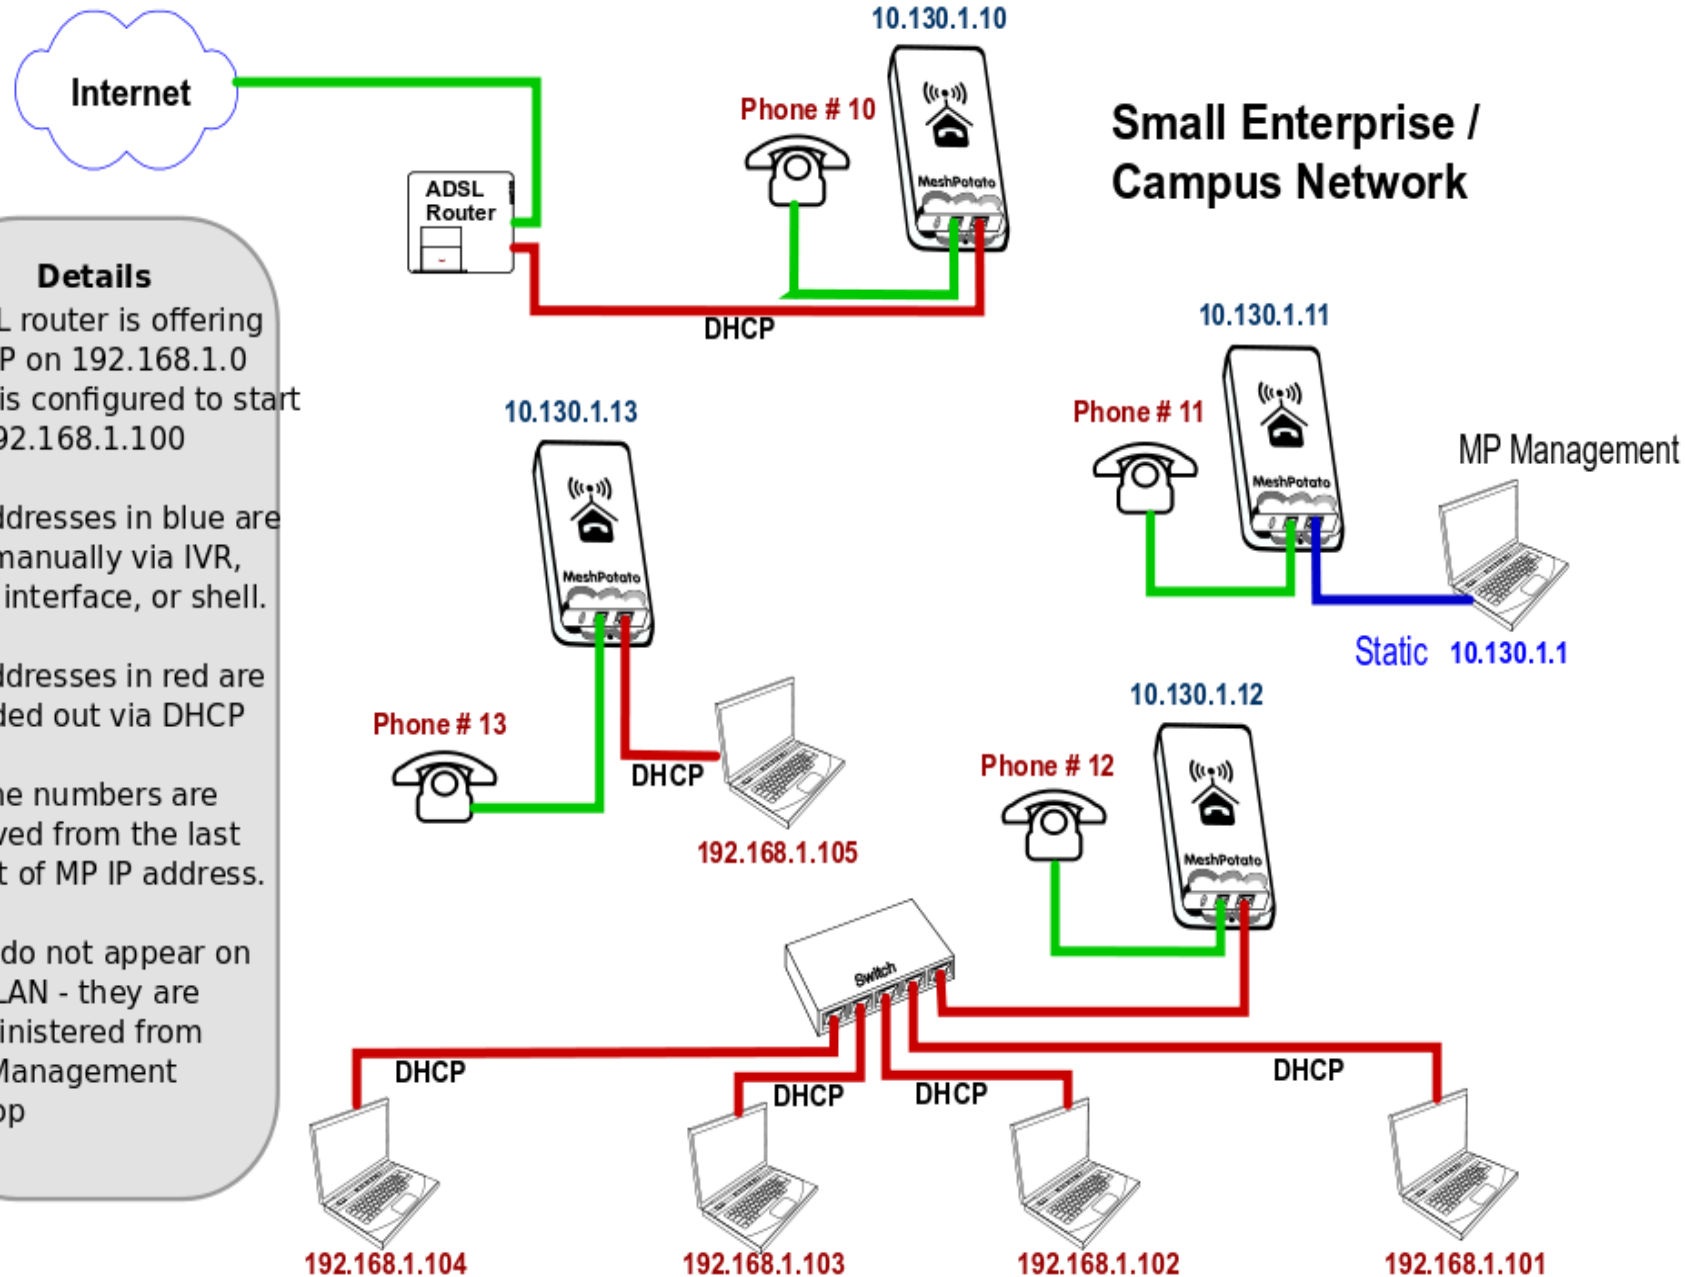

Village Telco

- A fairly unique wireless phone system!!
- Mesh Potato – whats in a name and how did it happen??

POTs Plain Old Telephone system

+ ATA - Analog Telephone Adapter

= POTATA which is Spanish for potato!!

M(esh) P(otato) 2

ADSL router is offering DHCP on 192.168.1.0 and is configured to start at 192.168.1.100

IP addresses in blue are set manually via IVR, web interface, or shell.

IP addresses in red are handed out via DHCP

Phone numbers are derived from the last octet of MP IP address.

Details

ADSL router is offering DHCP on 192.168.1.0 and is configured to start at 192.168.1.100

IP addresses in blue are set manually via IVR, web interface, or shell.

IP addresses in red are handed out via DHCP

Phone numbers are derived from the last octet of MP IP address.

MPs do not appear on the LAN - they are administered from MP Management laptop

Telco Emergency Use